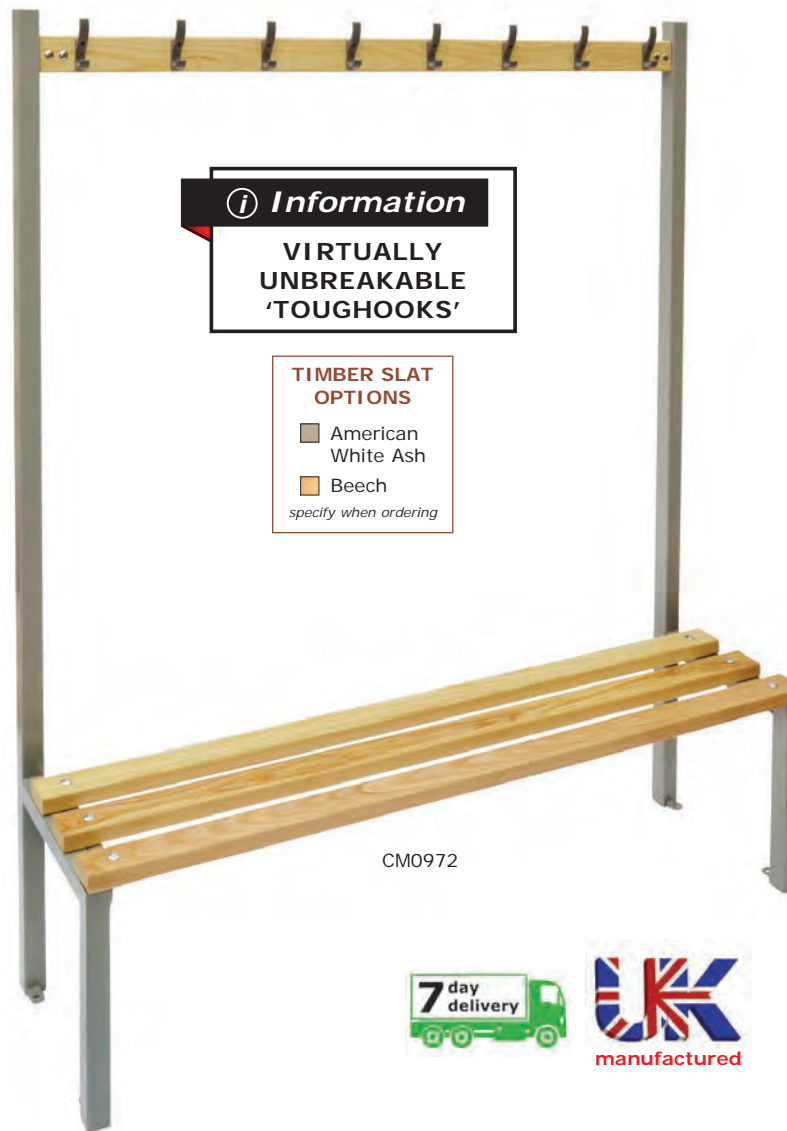

Cloakroom Equipment

Information
VIRTUALLY UNBREAKABLE 'TOUGHHOOKS'

TIMBER SLAT OPTIONS
 American White Ash
 Beech
specify when ordering

CM0972

- >> Triple lacquered 70 x 32mm hardwood timber slats with radiused edges fitted to a steel seat support frame
- >> Frames come complete with floor fixing brackets on each leg
- >> Durable grey plastic coated frame doesn't chip whilst giving a softer & more durable finish - alternative colours are available in a powder coated finish - please call for details
- >> Virtually unbreakable 'toughhooks' in mid-grey. Other colours available - call for details

FROM ONLY
£162.86

Information
FRAMES WITH PLASTIC COATING, GIVES A SOFTER & MORE DURABLE FINISH

CM0977

Single Sided Cloakroom Units

Length mm	Depth mm	No of Hooks	Leg Sets	Single Sided Bench	
				Model	Price
1000	400	5	2	CM0970	£162.86
1200	400	6	2	CM0971	£175.71
1500	400	8	2	CM0972	£207.14
1800	400	10	3	CM0973	£260.00

Double Sided Cloakroom Units

Length mm	Depth mm	No of Hooks	Leg Sets	Double Sided Bench	
				Model	Price
1000	800	10	2	CM0975	£271.43
1200	800	12	2	CM0976	£290.00
1500	800	16	2	CM0977	£328.57
1800	800	20	3	CM0978	£398.57

Cloakroom Bench

CM0966XL

- >> Triple lacquered 70 x 32mm hardwood timber slats with radiused edges
- >> Frames come complete with floor fixing brackets on each leg
- >> Durable grey plastic coated frame doesn't chip whilst giving a softer & more durable finish