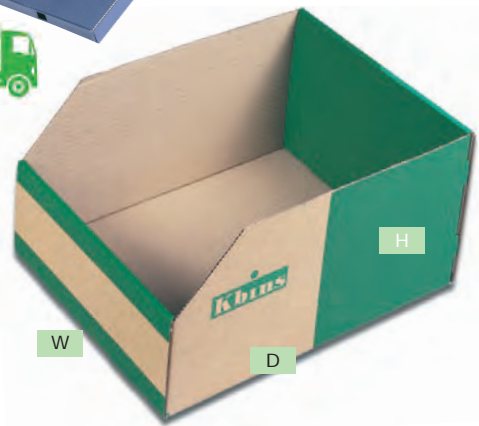

**Corrugated Cardboard Storage Bins**

- » Manufactured from fully recyclable cardboard
- » Economical storage solutions
- » Supplied flat packed for easy assembly
- » Extensive range of sizes available, all ex-stock

K-Bins are supplied in flat form, saving valuable space prior to use. They are self-locking & assembled in seconds. All bin dimensions shown are external measurements, designed to fit metric & imperial shelf sizes to maximise the use of available space.

**Information**

**MATCH YOUR SHELF DEPTHS**

**RANGE A - PACKS OF 50 ALL 100MM HIGH**

Depth: 150mm

Width mm	Model	Price per pk 50
50	A1505	£21.90
75	A1507	£23.90
100	A1510	£26.90
150	A1515	£28.80

Depth: 200mm

Depth: 600mm

Width mm	Model	Price per pk 50
100	A6010	£50.50
150	A6015	£52.70
200	A6020	£54.40

**RANGE B - PACKS OF 25 ALL 200MM HIGH**

Depth: 300mm

Width mm	Model	Price per pk 25
150	B3015	£43.70
200	B3020	£46.30
300	B3030	£49.40