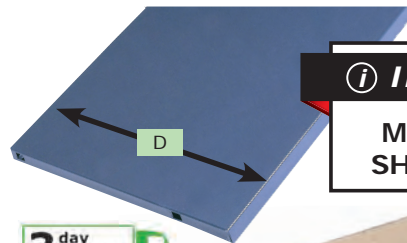

**Corrugated Cardboard Storage Bins**

- » Manufactured from fully recyclable cardboard
- » Economical storage solutions
- » Supplied flat packed for easy assembly
- » Extensive range of sizes available, all ex-stock

K-Bins are supplied in flat form, saving valuable space prior to use. They are self-locking & assembled in seconds. All bin dimensions shown are external measurements, designed to fit metric & imperial shelf sizes to maximise the use of available space.