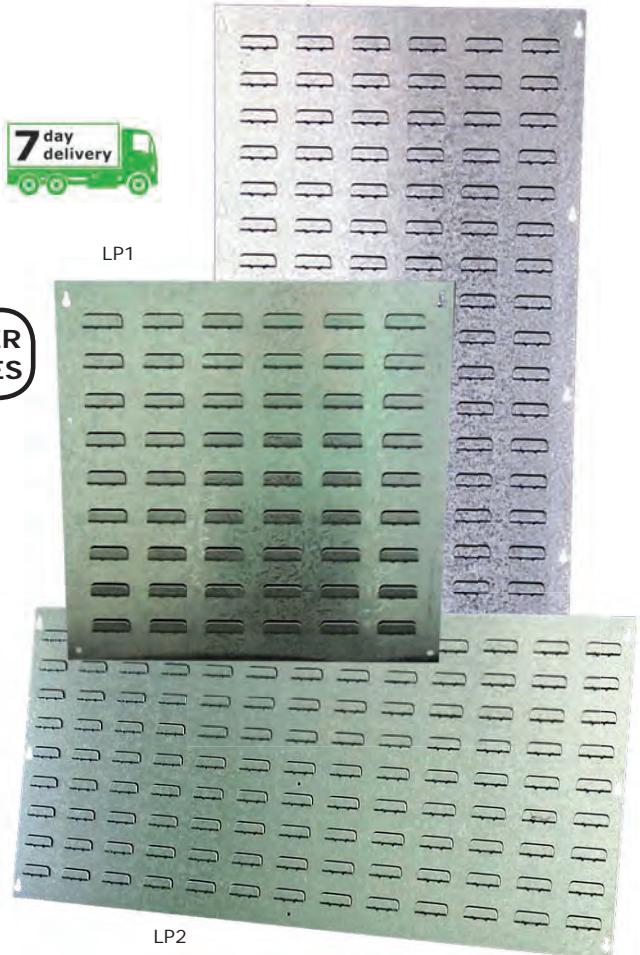

Eco Bins

» Stackable parts bins for use on panels, shelves or stacking

LOWER PRICES

Overall Size W x D x H mm	Colours	Model	Price each	Per Pack	
				Quantity	Price
Eco Bins					
109 x 100 x 53	Red, Blue, Green	Eco110	£0.52	40	£20.80
111 x 168 x 76	Red, Blue, Green	Eco111	£0.79	60	£47.40
160 x 250 x 129	Red, Blue, Green	Eco112	£1.69	30	£50.70
220 x 355 x 167	Red, Blue, Green	Eco114	£3.51	10	£35.10
333 x 505 x 187	Red, Blue, Green	Eco115	£7.90	4	£31.60
Galvanised Backplates					
500 x 500	-	EcoLP1	£10.01	-	-
1000 x 500	-	EcoLP2	£18.48	-	-
500 x 1000	-	EcoLP3	£18.48	-	-

Supra Bins

- » Large heavy duty bin with a strong heavy duty reinforced base, sides and stacking rim
- » Resistant to most industrial solvents designed so that they can stack one on top of each other
- » Open front design allows clear access to contents and all bins have space on the front for labelling
- » Bins sit flush on top of each other and a stopper prevents the stacked bins from shifting forward

NEW

Information
CREATE YOUR OWN STRONG & STABLE FREESTANDING STORAGE SYSTEM

FBSUP8 BLUE & FBSUP8 DIV x 2

FBSUP8 RECY

Description	Overall Size H x W x D mm	Model	Price each
Supra Bin Black	300 x 425 x 600	FBSUP8 RECY	£9.25
Supra Bin Blue	300 x 425 x 600	FBSUP8 BLUE	£10.27
Supra Bin Divider		FBSUP8 DIV	£1.44