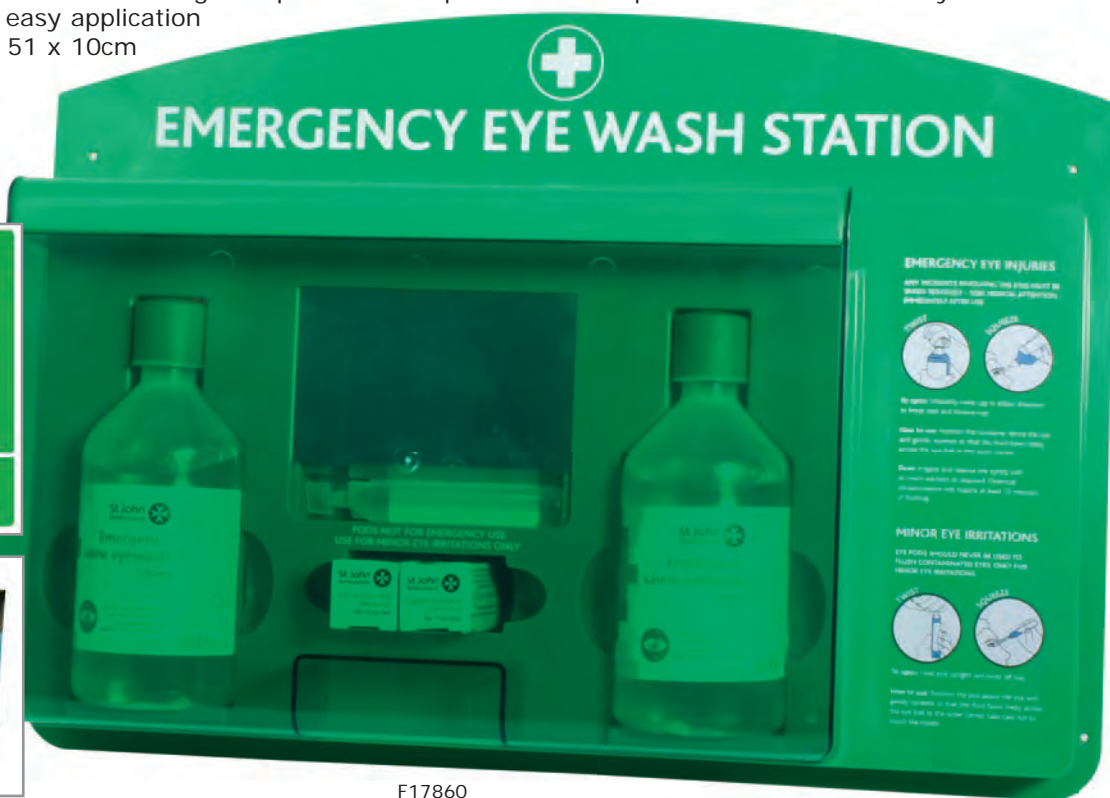

Eye Wash Station

- » A robust health & safety compliant emergency eye wash station - suitable for all types of eye injuries
- » Printed with retroreflective instructions – useful if a power cut happens, the station can still be located
- » Made from wipe clean hardwearing ABS plastic - dust proof cover keeps contents clean & ready for use
- » Central mirror for easy application
- » Station size: 36 x 51 x 10cm
- » Wall mountable

F90431

F17860

Description	Contents	Model	Price
Eye Wash Station	2 x 500ml Eye Wash, 2 x No. 16 Eye Pad Dressings, 5 x 20ml Eye Wash Phials, 1 x Mirror & 1 x Station	F17860	£23.57
Eye Wash Bottle	1 x 500ml Eye Wash	F17884	£3.85
Eye Wash Phials	Pack of 25 - 20ml Eye Wash Phials	F17881	£7.41
Eye Wash Sign	-	F90431	£4.70

- » Produced from advanced third generation synthetic nitrile polymer, giving an outstanding soft pliable feel & incredible sense of touch
- » Small & medium gloves available
- » Box of 100

Res-Cue Mask

- » Designed to provide protection for the rescuer when manually resuscitating patients
- » Transparent dome allows the rescuer to visually check patient lip colour & check for vomitus
- » Can be used on a patient of any age
- » Includes O2 inlet valve