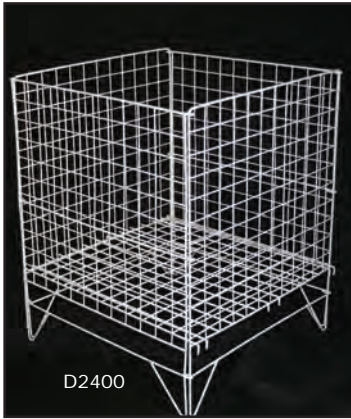

Dump Baskets

» White plastic coated

D2400

D1600

» D2100: round dump bin
» D1600 & D2400: square collapsible basket with adjustable base

D2100

Information

IDEAL FOR CATERING FOR THE IMPULSE BUYER

Overall Size W x D x H mm	Model	Price
400 x 400 x 726	D1600	£15.85
600 x 600 x 726	D2400	£22.62
533 x 533 x 720	D2100	£13.57

Display Baskets

» Top quality build & finish
» Bright zinc finish
» Space utilisation
» Self stacking
» Free standing

Description	Overall Size W x D x H mm	Model	Price	Divider Price
Basket A	475 x 300 x 250	SB475-300	£15.10	£3.68
	475 x 400 x 250	SB475-400	£16.85	£4.05
	475 x 450 x 300	SB475-450	£20.30	£4.57
	475 x 500 x 300	SB475-500	£20.95	£4.76
Plinth with Castors to suit - 475 wide		SB P1	£32.52	-
Basket B	580 x 300 x 250	SB580-300	£16.60	£3.68
	580 x 400 x 250	SB580-400	£17.31	£4.05
	580 x 450 x 300	SB580-450	£21.59	£4.57
	580 x 500 x 300	SB580-500	£21.76	£4.76
Plinth with Castors to suit - 580 wide		SB P2	£34.69	-
Basket C	980 x 300 x 250	SB980-300	£22.53	£3.68
	980 x 400 x 250	SB980-400	£25.04	£4.05
	980 x 450 x 300	SB980-450	£28.11	£4.57
	980 x 500 x 400	SB980-500	£32.99	£4.90
Plinth with Castors to Suit - 980 wide		SB P3	£40.26	-
Data Strip - 450L x 39H mm		SBDS450/39	£1.67	-
Data Strip - 550L x 39H mm		SBDS550/39	£1.99	-
Data Strip - 950L x 39H mm		SBDS950-39	£2.08	-

Shopping Baskets

» Double handles for extra strength

Information

24 LITRE CAPACITY

Description	Overall Size W x D x H mm	Model	Price
Plastic Shopping Basket (Red, Blue or Green)	430 x 295 x 220	B07 - 2 Handle Plastic	£3.33
Wire Shopping Basket (Red, Blue or Green handles)	445 x 326 x 190	B09 - Wire Shopping	£5.15
Universal Plinth	470 x 300 x 340	B10 - UNI Plinth	£14.17